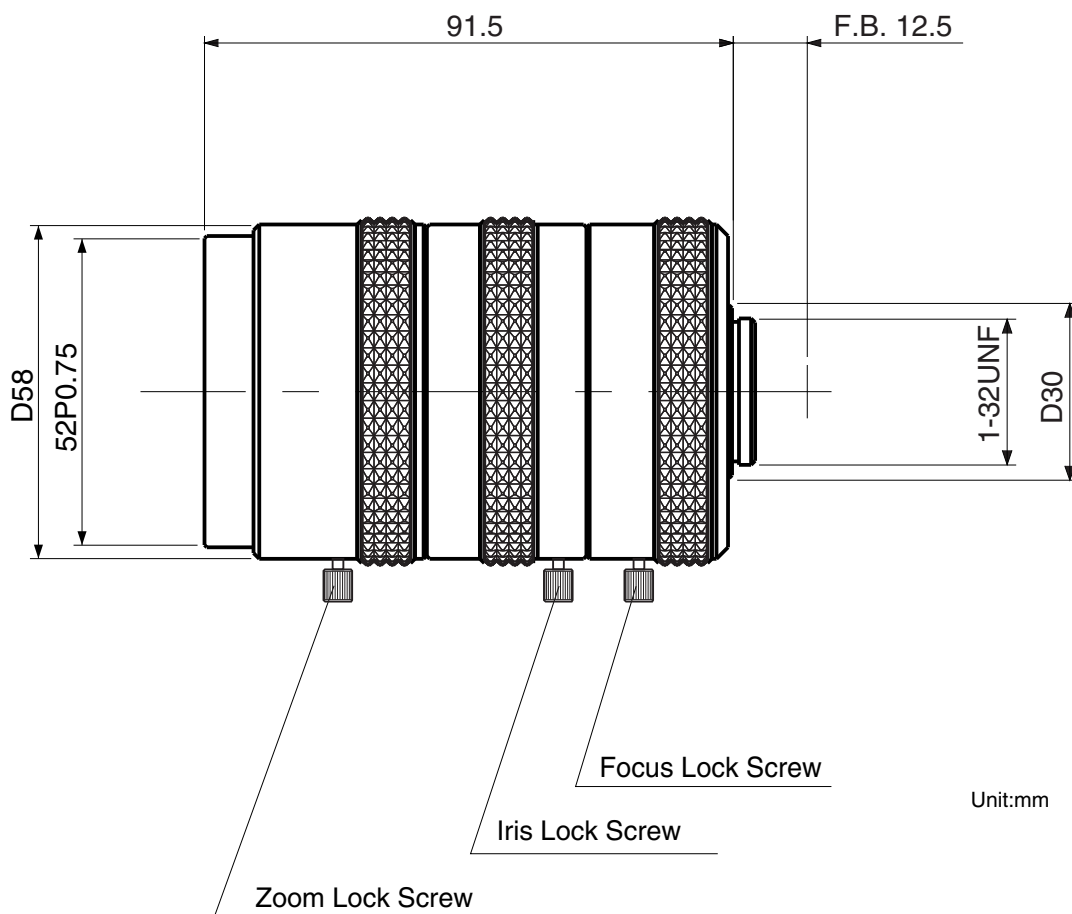

ALTAIR HD880M IR

【SPECIFICATIONS】 1.5Megapixel Day&Night Lens

Image Size : $\text{\textcircled{1/2}}$ $\text{\textcircled{1/3}}$ $\text{\textcircled{1/4}}$

Focal Length :	8 ~ 80mm	Optical Back Focal Distance :	17.07 ~ 21.42mm (In Air)
Maximum Relative Aperture :	1:1.6	Flange Back :	17.526mm
Iris :	F1.6 ~ Close	Operation :	Focus : Manual Zoom : Manual Iris : Manual
Zoom Ratio :	10X	Operating Temperature :	-10 ~ +50
Angle of View :	46.6 × 34.3 deg. at 8mm 4.7 × 3.6 deg. at 80mm	Mount :	C-Mount (Adjustable Lens Position)
Image Size :	6.4 × 4.8mm (8mm)	Filter Size :	52mm P0.75
Minimum Object Distance :	0.1m at 8mm (From Front Vertex) 0.7m at 80mm (From Front Vertex)	Size, Weight :	58 × 91.5mm, Approx 400 g

【COMPOSITION】

- Lens 1
- Lens Cap 1
- Dust Cap 1

【DIMENSIONS】

Unit:mm